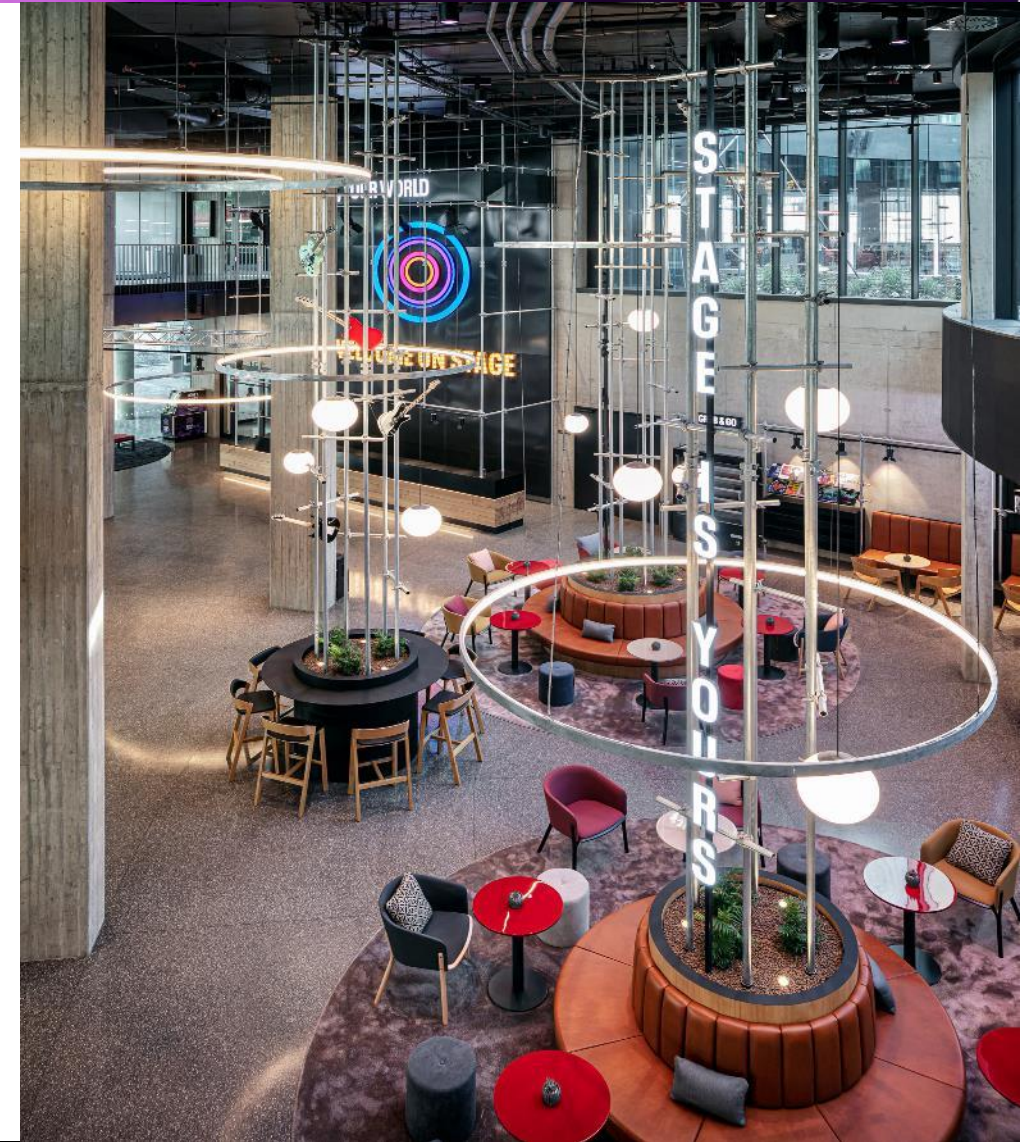

STAGES  HOTEL

O2 arena

BASIC FACTS

- 300 stylish and modern decorated Guest rooms including 27 Suites
- Signature BACKSTAGE BAR with outdoor Piazzetta
- BACKSTAGE RESTAURANT with elegant open-plan kitchen
- 6 multi-purpose conference rooms for 15 up to 300 people with daylight
- MUSIC LOUNGE for the greatest events
- Fitness
- Parking for up to 100 cars

O2 arena

STAGES HOTEL

BACKSTAGE BAR

GUEST ROOMS

- Stylish and modern decorated guest rooms
- 300 Guest rooms including 27 Suites
- High-Speed Internet access / Wi-Fi (up to 1 Gbps)
- AC with individual control
- Bathroom, WC
- SAT TV
- Minibar, tea & coffee making facilities
- Marshall Blue tooth speaker

BACKSTAGE BAR RESTAURANT

MEETING FACILITIES

- 6 multi-purpose conference rooms for up to 300 participants
- State-of-the-art AV equipment
- High-speed Internet / Wi-Fi (up to 1 Gbps)
- Integrated data-projectors and screens
- Clickshare presentations
- Elegant and spacious meeting foyer for your coffee breaks and refreshments
- Direct access into the inner open-air atrium
- Separate entrance from the Piazzetta
- All conference rooms with daylight